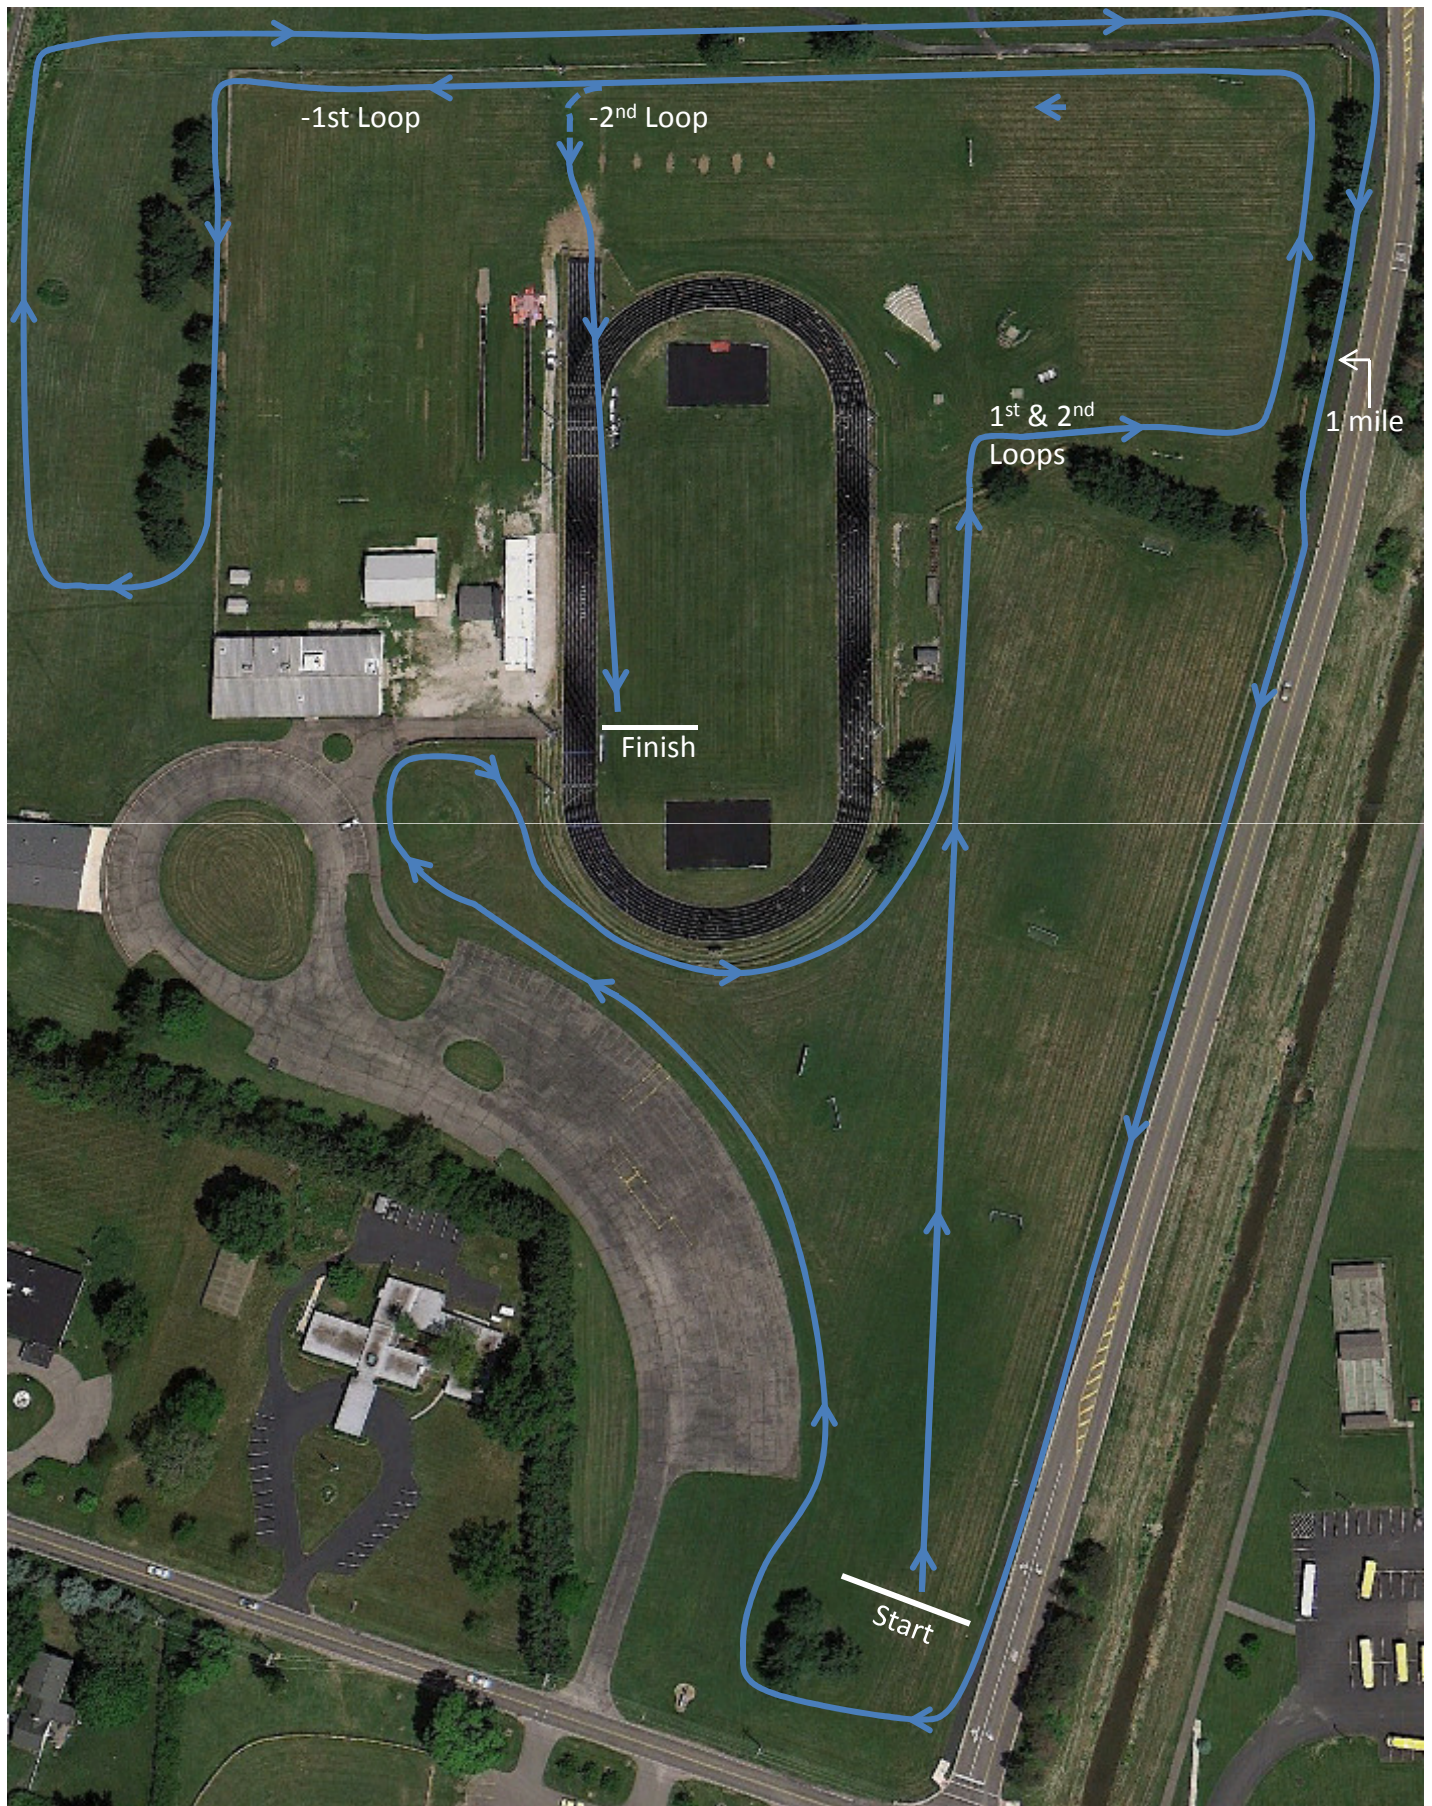

Newark City Schools

Middle School Cross Country Map

Evans Athletic Complex - 948 Sharon Valley Road, Newark, OH 43055

Newark City Schools

High School Cross Country Map

Evans Athletic Complex - 948 Sharon Valley Road, Newark, OH 43055

Newark City Schools

High School & Middle School Cross Country Map

Evans Athletic Complex - 948 Sharon Valley Road, Newark, OH 43055

Both Routes

High School Route

Middle School Route